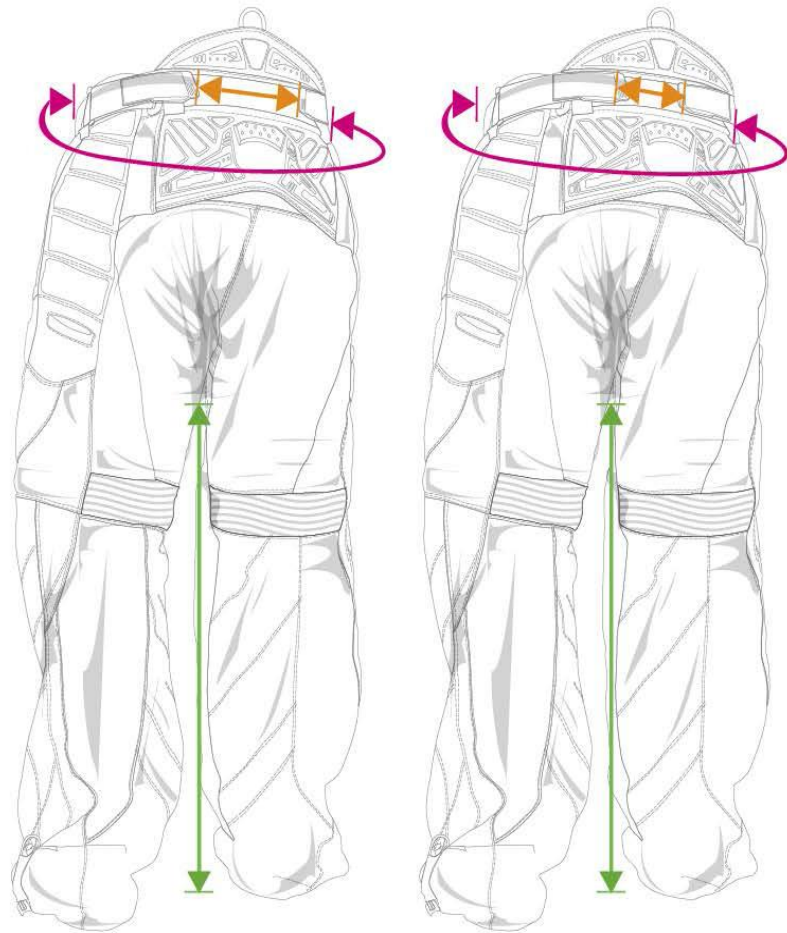

Waist Average
The average range of sizes.

Waist Min - Max
The average minimum and average maximum size range.

Inseam
Measurement calculated from inside area of crotch to base of pant.

TW EMPIRE LTD & CONTACT ZERO PANTS

Size	Waist Average <i>inches</i> <i>centimeters</i>	Waist Min - Max <i>inches</i> <i>centimeters</i>	Inseam <i>inches</i> <i>centimeters</i>
Adult XSmall	31 79	30 - 32 76 - 81	29 74
Adult Small	33 84	32 - 34 81 - 86	30 76
Adult Medium	35 89	34 - 36 86 - 91	31 79
Adult Large	37 94	36 - 38 91 - 97	31 79
Adult X-Large	39 99	38 - 40 97 - 102	32 81
Adult 2X-Large	45 114	44 - 46 112 - 117	32 81
Adult 3X-Large	49 124	48 - 50 122 - 127	33 84
Adult 4X-Large	53 135	52 - 54 132 - 137	34 86